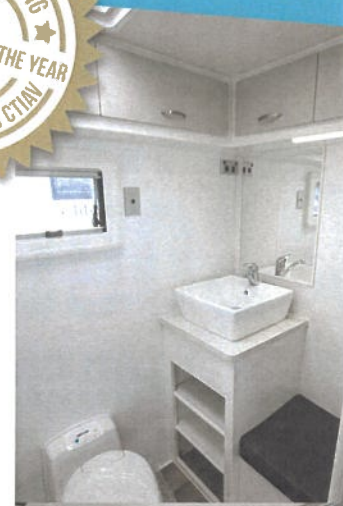

PLUMBING

- ✓ GAS / ELECTRIC HOT WATER SYSTEM
- ✓ FIBREGLASS SHOWER
- ✓ THETFORD SWIVEL TOILET
- ✓ COMBO FILTER FLICK MIXER TAP
- ✓ STAINLESS STEEL SINK
- ✓ TAP ON 'A' FRAME
- ✓ QUICKFILL POINT TO WATER TANKS
- ✓ CONICAL VANITY BASIN
- ✓ SHURFLO WATER PUMP
- ✓ MULTI-TANK WATER LEVEL GAUGE