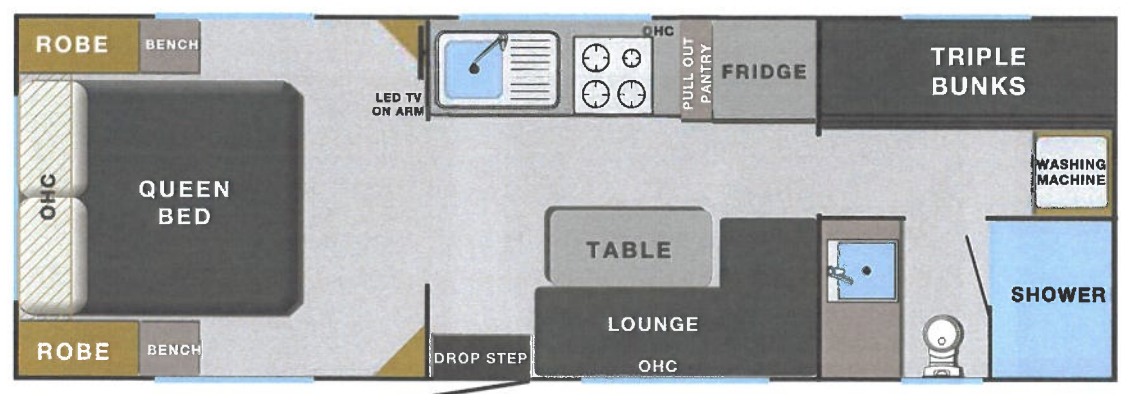

GOULBURN OFFROADER 2230 FAMILY VAN FLOORPLAN LENGTH: 22' 3"