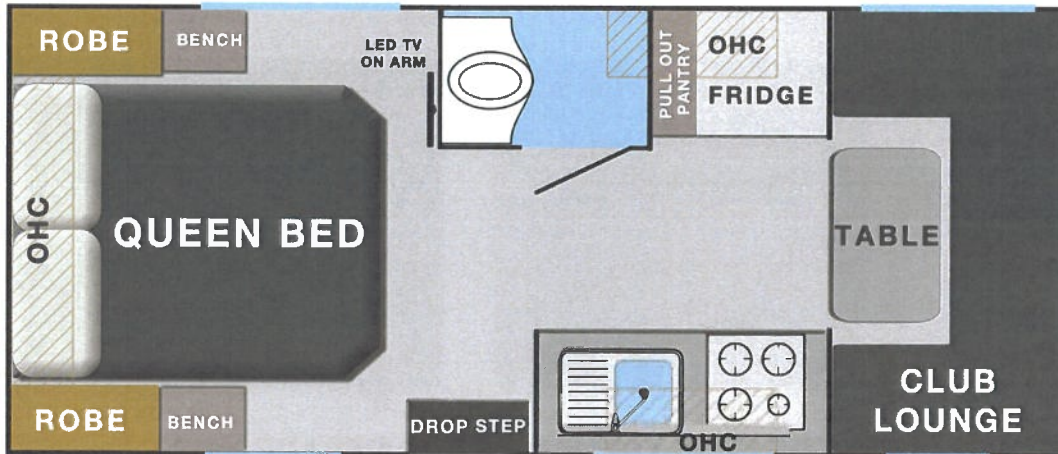

PLUMBING

- ✓ 2 x 95LTR WATER TANKS
- ✓ CERAMIC SWIVEL TOILET
- ✓ COMBO FILTER FLICK MIXER TAP
- ✓ STAINLESS STEEL SINK
- ✓ TAP ON 'A' FRAME
- ✓ CERAMIC BASIN
- ✓ 12V WATER PUMP
- ✓ GAS / ELECTRIC HOT WATER SYSTEM

Specifications subject to change without notice, check website for latest specifications. E&OE. © 2017